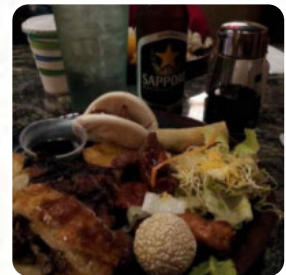

The Card of Mizuki Buffet from Tukwila contains about **19** different menus and drinks. On average, you pay for a dish / drink about $10.6.