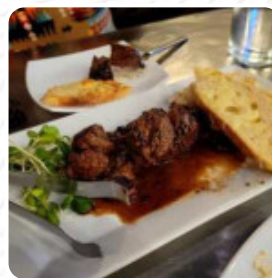

On this webpage, you can find the **complete [menu](#)** of **Retro Metro** from Springfield. Currently, there are **19** courses and drinks available. For *seasonal or weekly deals*, please contact the owner of the restaurant directly. You can also contact them through their website. Retro Metro in Springfield, MO, is a popular Italian restaurant with an impressive 4.7-star rating. Call (417) 720-1708 to make a reservation for your next visit. They offer a range of dietary options, including vegetarian dishes and a kids menu. Check out their menu and consider leaving a review after your dining experience.