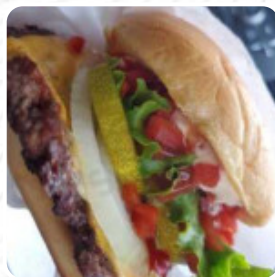

The restaurant from Charlotte offers **19** different meals and drinks on [the menu](#) at an average $5.1.