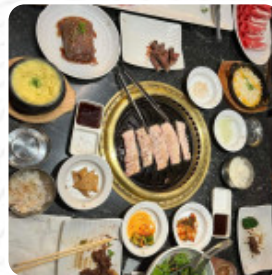

On this site, you can find the *complete [menu](#)* of *Gogi 1055 Korean Bbq* from Louisville. Currently, there are **19** dishes and drinks up for grabs. For **seasonal or weekly deals**, please contact the restaurant owner directly. You can also contact them through their website.