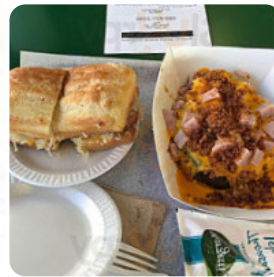

Mighty Melt Sandwich Spud Shops Menu

<https://menulist.menu>

2402 W Broadway Blvd, Sedalia I-65301-2538, United States

+16608272290

Here you can find the [menu](#) of **Mighty Melt Sandwich Spud Shops** in [Sedalia](#). At the moment, there are **11** dishes and drinks on the food list. You can inquire about **changing offers** via phone.