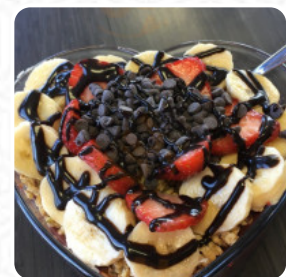

Pink Mocha Cafe Menu

<https://menulist.menu>

73-4976 Kamanu St Ste 101, Kailua-Kona I-96740-2694, United States
+18083297465

On this site, you can find the **complete [menu](#)** of **Pink Mocha Cafe** from Kailua-Kona. Currently, there are 9 dishes and drinks available. For **changing offers**, please contact the restaurant owner directly. You can also contact them through their website. Indulge in a unique American dining experience at Pink Mocha Cafe in Kailua-Kona. Join us for delicious food, including delectable desserts. Our menu has something for everyone in the family to enjoy. Visit us or give us a call at (808) 329-7465 to explore our offerings.