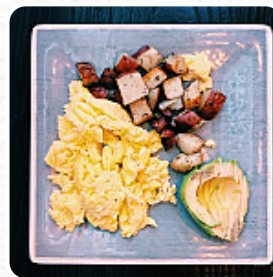

Here you can find the [menu](#) of **The Sugaree** in [Bluffton](#). At the moment, there are **1** dishes and drinks on the card. You can inquire about *seasonal* or *weekly deals* via phone.