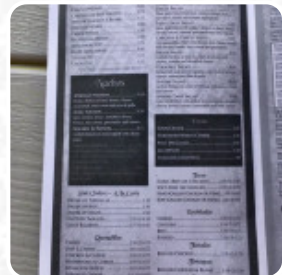

El Caporal Mexican Dinwiddie Menu

<https://menulist.menu>

23210 Airport Street, Dinwiddie County, 23803, United States Of America, Petersburg
+18047221163 - <https://elcaporalva.com/>

On this webpage, you can find the **complete menu** of **El Caporal Mexican Dinwiddie** from Petersburg. Currently, there are **18** courses and drinks available. For *seasonal or weekly deals*, please contact the owner of the restaurant directly. You can also contact them through their website.

El Caporal Mexican Dinwiddie Menu

Snacks

CHIPS SALSA

Side Dishes

RICE

Drinks

DRINKS

Sauces