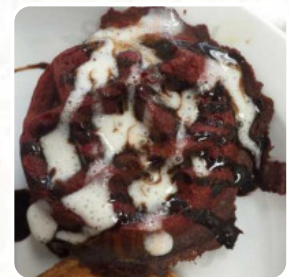

Keith's Chicken Waffles Menu

<https://menulist.menu>
270 San Pedro Rd, Daly City, United States
(+1)4153477208

The Card of Keith's Chicken Waffles from Daly City contains about 20 different meals and drinks. On average, you pay for a dish / drink about \$11.7.