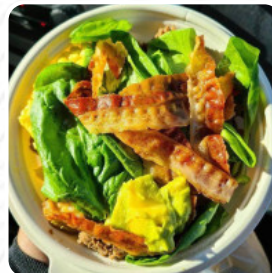

The **menu of Wawa** from Woodbridge includes **20** meals. On average, *meals or drinks on [the card](#)* cost about $4.4. The categories can be viewed on the menu below.