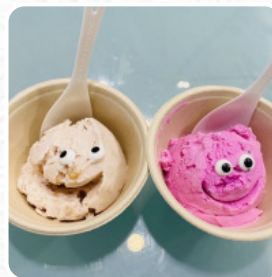

The Card of Tin Pot Creamery from Palo Alto contains about **20** different menus and drinks. On average, you pay for a dish / drink about $22.0.