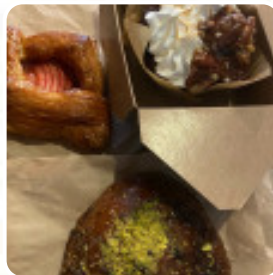

## ***Cafe Besalu Menu***

<https://menulist.menu>  
5909 24th Ave Nw Seattle, WA 98107, United States  
**+12067891463 - <https://cafebesalu.com/>**

Here you can find the [menu](#) of **Cafe Besalu** in Seattle. At the moment, there are 13 meals and drinks on the card. You can inquire about **changing offers** via phone.