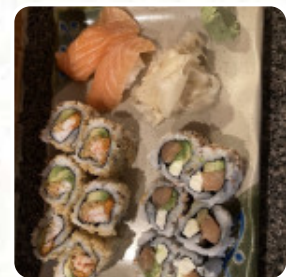

Here you can find the [menu](#) of **Yakiniku Japanese Steakhouse** in Snellville. At the moment, there are 17 dishes and drinks on the food list. You can inquire about **changing offers** via phone.