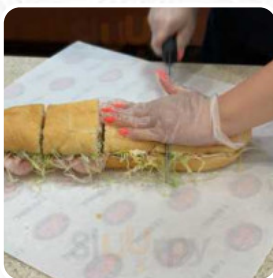

The restaurant from Lacey offers **20** different **dishes and drinks** on [the menu](#) at an average $10.6.