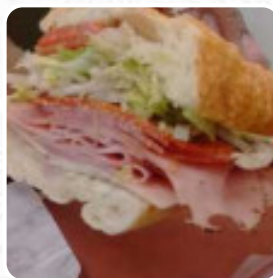

The restaurant from Lacey offers **20** different **dishes and drinks** on [the menu](#) at an average $10.6.