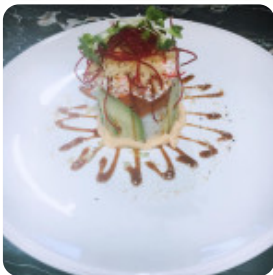

On this site, you can find the **complete menu** of **Mizumi Sushi Steak** from Great Bend Phone Number, Reservations, Reviews. Currently, there are **15** dishes and drinks up for grabs. For **changing offers**, please contact the restaurant owner directly. You can also contact them through their website.