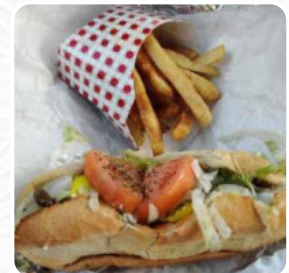

A comprehensive [menu](#) of Ernie's Famous Subs from Greenville covering all 3 dishes and drinks can be found here on the food list. For *changing offers*, please get in touch via phone or use the contact details provided on the website.