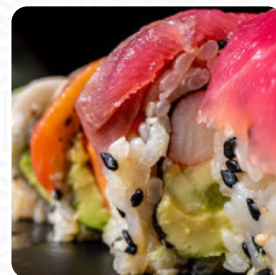

On this webpage, you can find the **complete menu** of Miya Izakaya from Wichita East. Currently, there are **15** courses and drinks up for grabs. For *seasonal* or *weekly deals*, please contact the owner of the restaurant directly. You can also contact them through their website.