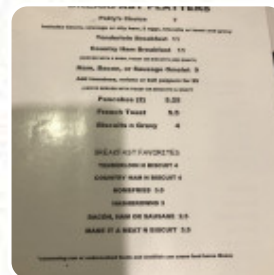

## Patty's Menu

<https://menulist.menu>  
20630 Highway 22 N, Wildersville, United States  
+17319671955 - <http://pattysrestaurant.com/>

On this website, you can find the *complete menu* of Patty's from [Wildersville](#). Currently, there are **16** courses and drinks available. For **seasonal or weekly deals**, please contact the owner of the restaurant directly. You can also contact them through their website.

# ***Patty's Menu***