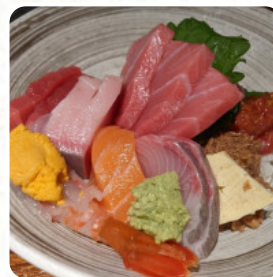

Here you can find the [menu](#) of Otoro Sushi in Irvine. At the moment, there are **14** courses and drinks on the card. You can inquire about **seasonal or weekly deals** via phone.