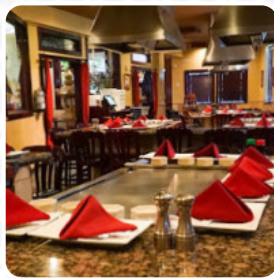

Kobe Steakhouse and Lounge Menu

<https://menulist.menu>

3001 Old Ranch Pkwy Seal Beach, CA 90740, United States
(+1)5625969969 - <http://www.kobebistro.com/5/index.html>

Here you can find the [menu](#) of **Kobe Steakhouse and Lounge** in Seal Beach. At the moment, there are 20 menus and drinks on the menu. You can inquire about **seasonal or weekly deals** via phone. This restaurant offers a unique dining experience with options to sit at a table, the bar, or enjoy teppanyaki. While there were some mixed reviews about the wait time and seasoning of the food, many customers enjoyed the atmosphere and friendly service. The restaurant also hosts special events like Breakfast with the Beatles, adding to the overall appeal. With a variety of food and drink options, this spot is recommended for those looking for a great hibachi experience with entertaining cooks and a lively ambiance.

Kobe Steakhouse and Lounge Menu

Sushi Rolls

SUSHI

Drinks

DRINKS

Appetizer

TEMPURA

Beef Dishes