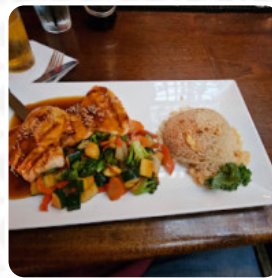

Kobe Steakhouse and Lounge Menu

<https://menulist.menu>

3001 Old Ranch Pkwy Seal Beach, CA 90740, United States
(+1)5625969969 - <http://www.kobebistro.com/5/index.html>

Here you can find the [menu](#) of **Kobe Steakhouse and Lounge** in Seal Beach. At the moment, there are 20 menus and drinks on the menu. You can inquire about **seasonal or weekly deals** via phone. This restaurant offers a unique dining experience with options to sit at a table, the bar, or enjoy teppanyaki. While there were some mixed reviews about the wait time and seasoning of the food, many customers enjoyed the atmosphere and friendly service. The restaurant also hosts special events like Breakfast with the Beatles, adding to the overall appeal. With a variety of food and drink options, this spot is recommended for those looking for a great hibachi experience with entertaining cooks and a lively ambiance.

Kobe Steakhouse and Lounge Menu

Sushi Rolls

SUSHI

Drinks

DRINKS

Appetizer

TEMPURA

Beef Dishes