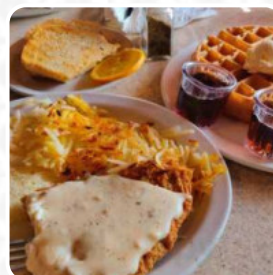

Molly J's Menu

<https://menulist.menu>

3150 Panama Ln Bakersfield, CA 93313-3730, United States

+16618347372

The place from Bakersfield offers **20** different **dishes and drinks** on [the menu](#) at an average price of \$10.0.

APPLE PIE

Mexican Dishes

HUEVOS RANCHEROS

Hot Drinks

COFFEE

Vegetarian Pizza

PALAK PANEER PIZZA

Chicken Pizza

ONION

These Types Of Dishes Are Being Served

CHICKEN

TUNA STEAK

Molly J's Menu

Molly J's

3150 Panama Ln Bakersfield, CA
93313-3730, United States

Opening Hours: