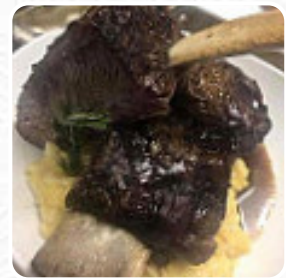

Adelines a Speakeasy Kitchen Bar Menu

<https://menulist.menu>

2352 Mendon Rd, Cumberland, RI 02864, United States
(+1)4014050073 - <https://www.adelinesspeakeasy.com>

Here you can find the [menu](#) of **Adelines a Speakeasy Kitchen Bar** in Cumberland. At the moment, there are 20 menus and drinks on the menu. You can inquire about **seasonal or weekly deals** via phone. Adeline's Restaurant has received mixed reviews from customers. While some have complained about poor service and inedible food, others have praised the attentive waitstaff and delicious appetizers. The homemade dishes at Adeline's are highly recommended, with top-notch [seafood](#) entrees and eclectic sandwich choices. The bar atmosphere is described as great, with live music performances on certain nights. Overall, Adeline's seems to be a hidden gem in [Cumberland](#), offering a unique dining experience worth trying out.

Adelines a Speakeasy Kitchen Bar Menu

Entrées

SHRIMP COCKTAIL

Main Courses

NACHOS

Drinks

DRINKS

Special Rolls