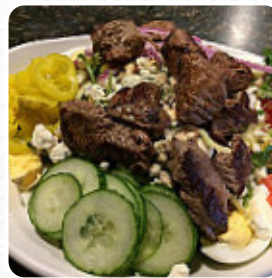

Adelines a Speakeasy Kitchen Bar Menu

<https://menulist.menu>

2352 Mendon Rd, Cumberland, RI 02864, United States
(+1)4014050073 - <https://www.adelinesspeakeasy.com>

Here you can find the [menu](#) of **Adelines a Speakeasy Kitchen Bar** in Cumberland. At the moment, there are 20 menus and drinks on the menu. You can inquire about **seasonal or weekly deals** via phone. Adeline's Restaurant has received mixed reviews from customers. While some have complained about poor service and inedible food, others have praised the attentive waitstaff and delicious appetizers. The homemade dishes at Adeline's are highly recommended, with top-notch [seafood](#) entrees and eclectic sandwich choices. The bar atmosphere is described as great, with live music performances on certain nights. Overall, Adeline's seems to be a hidden gem in [Cumberland](#), offering a unique dining experience worth trying out.

Adelines a Speakeasy Kitchen Bar Menu

Entrées

SHRIMP COCKTAIL

Main Courses

NACHOS

Drinks

DRINKS

Special Rolls