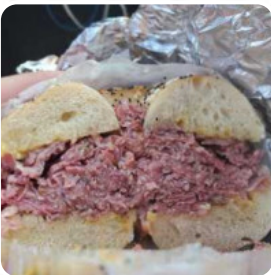

On this webpage, you can find the **complete menu** of Tomi's Bites from Hopewell Junction. Currently, there are **19** menus and drinks up for grabs. For *changing offers*, please contact the restaurant owner directly. You can also contact them through their website.