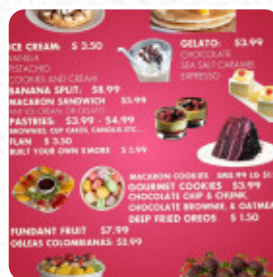

The Chocolate Menu

<https://menulist.menu>
1520 N Mountain Ave, Ontario, United States
(+1)9099062200 - <https://thechocolatebar.us/>

The place from Ontario offers **19** different meals and drinks on [the card](#) at an average \$8.7.