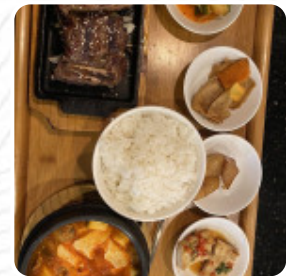

On this website, you can find the **complete [menu](https://menulist.menu)** of **Miso Korean Japanese Dining** from Pflugerville. Currently, there are **16** meals and drinks up for grabs. For **seasonal or weekly deals**, please contact the owner of the restaurant directly. You can also contact them through their website. At Miso Korean Japanese Dining in Pflugerville, Texas, USA, customers can enjoy a wide selection of vegan dishes.