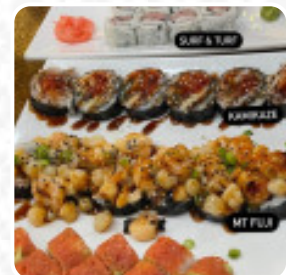

Here you can find the [menu](#) of Bamboo [Sushi](#) Hibachi in Fort Walton Beach. At the moment, there are **19** courses and drinks on the menu. You can inquire about **changing offers** via phone.

Bamboo Sushi Hibachi Menu