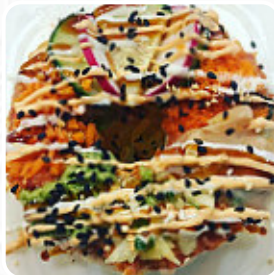

## ***Lolo Poke Menu***

<https://menulist.menu>  
503 Rantoul St, Beverly I-01915-3231, United States  
**+19789690166**

On this webpage, you can find the **complete [menu](https://menulist.menu)** of **Lolo Poke** from Beverly. Currently, there are 19 meals and drinks up for grabs. For **seasonal or weekly deals**, please contact the owner of the restaurant directly. You can also contact them through their website.