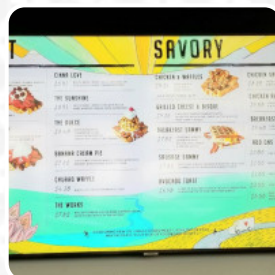

The place from Provo offers **19** different dishes and drinks on [the card](#) at an average price of $6.9.