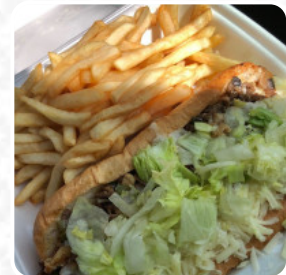

A complete [menu](#) of Philly Steak Lemonade from Hobart covering all **3** courses and drinks can be found here on the menu. For **changing offers**, please get in touch via phone or use the contact details provided on the website.