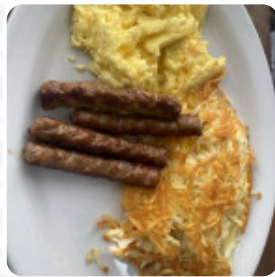

## ***The Waffle Spot Menu***

<https://menulist.menu>

Country Club Drive, Madera, 93637, United States Of America

**+15594167156**

**The Menu** of The Waffle Spot from Madera includes about **15** different dishes and drinks. On average, you pay for a dish / drink about \$11.9.