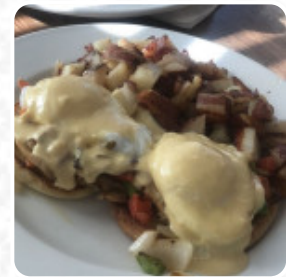

## ***The Waffle Spot Menu***

<https://menulist.menu>

Country Club Drive, Madera, 93637, United States Of America

**+15594167156**

**The Menu** of The Waffle Spot from Madera includes about **15** different dishes and drinks. On average, you pay for a dish / drink about \$11.9.

## **Lunch Crowd Favorites**

OLD FASHIONED MEAT LOAF LUNCH \$13.0