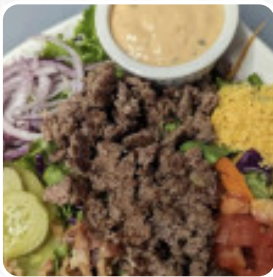

## ***The Waffle Spot Menu***

<https://menulist.menu>

Country Club Drive, Madera, 93637, United States Of America

**+15594167156**

**The Menu** of The Waffle Spot from Madera includes about **15** different dishes and drinks. On average, you pay for a dish / drink about \$11.9.

## **Lunch Crowd Favorites**

OLD FASHIONED MEAT LOAF LUNCH \$13.0