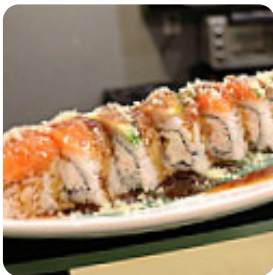

A comprehensive [menu](#) of Wasabi Japanese Cuisine from Vista covering all **19** dishes and drinks can be found here on the menu. For **seasonal or weekly deals**, please get in touch via phone or use the contact details provided on the website.