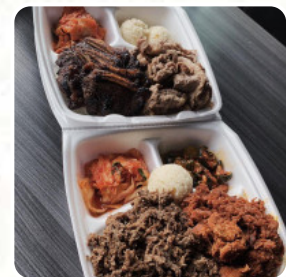

A complete [menu](#) of Gen Korean Bbq House from Tempe covering all 19 courses and drinks can be found here on the card. For **changing offers**, please get in touch via phone or use the contact details provided on the website.