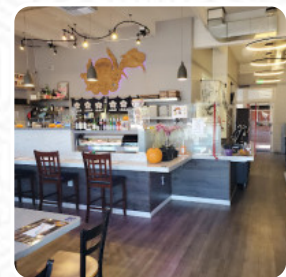

## ***Sushi Qu Menu***

<https://menulist.menu>  
East Lake, Watsonville, United States  
+18313194567 - <http://instagram.com/sushiqu1/>

Here you can find the [menu](#) of *Sushi Qu* in Watsonville. At the moment, there are **1** menus and drinks on the card. You can inquire about **changing offers** via phone.