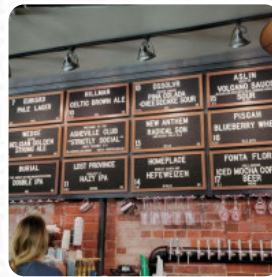

## *Skin {asheville} Menu*

<https://menulist.menu>

1 Battery Park Aveune, Asheville, NC 28801, United States

+18287855722,+18283989713 - <http://www.asheville-emporium.com/>

**The Card** of Skin asheville from Asheville contains about 17 different dishes and drinks. On average, you pay for a dish / drink about \$66.3.

# *Skin {asheville} Menu*