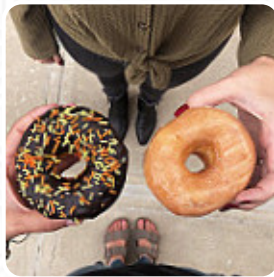

The Card of Wawa from Medford includes about **19** different dishes and drinks. On average, you pay for a dish / drink about $10.2.