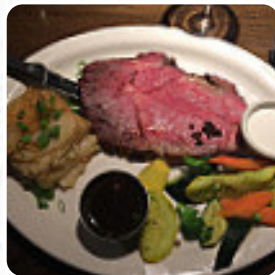

On this homepage, you can find the **complete [menu](#)** of **City Limits Grill** from Petaluma. Currently, there are **19** meals and drinks available. For **seasonal or weekly deals**, please contact the owner of the restaurant directly. You can also contact them through their website.