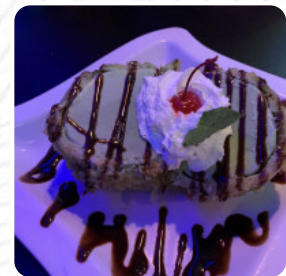

## *Shoyu Sushi Japanese Menu*

<https://menulist.menu>

Mount Vernon Avenue, Bakersfield, 93305, United States Of America  
+16615730123

The place from Bakersfield offers **15** different meals and drinks on [the menu](#) at an average price of \$6.8.