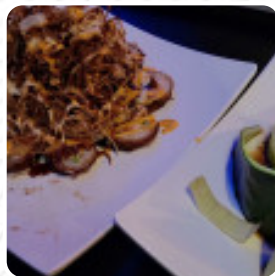

The place from Bakersfield offers **15** different meals and drinks on [the menu](#) at an average price of $6.8.