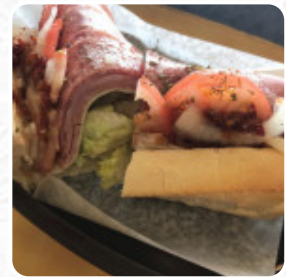

The restaurant from Egg Harbor Township offers **16** different **menus and drinks** on [the menu](#) at an average price of $9.8.