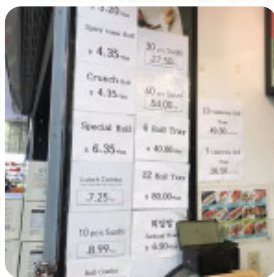

# Sushi N Go Menu

<https://menulist.menu>

12359 Imperial Hwy., 90650, Norwalk, US, United States

+13106138919 - <https://order.online/business/sushi-n-go-11360542>

Here you can find the [menu](#) of **Sushi N Go** in Norwalk. At the moment, there are 4 menus and drinks on the menu. You can inquire about *seasonal or weekly deals* via phone.