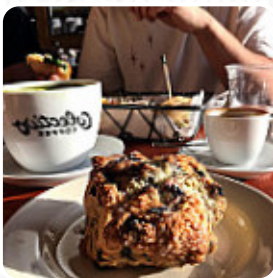

## ***Colectivo Coffee Bay View Menu***

<https://menulist.menu>

2301 S Kinnickinnic Ave, Milwaukee, United States

+14147446117 - <http://colectivocoffee.com/cafes/third-ward/>

A complete [menu](#) of Colectivo Coffee Bay View from Milwaukee covering all 19 menus and drinks can be found here on the card. For *changing offers*, please get in touch via phone or use the contact details provided on the website.