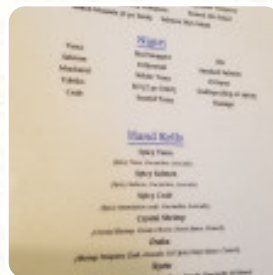

## Shogun Sushi Menu

<https://menulist.menu>

3640 S Findley Ave, Boise, United States  
+12083362122 - <https://www.shogunsushi.org/>

The Menu of Shogun Sushi from Boise contains about 19 different dishes and drinks. On average, you pay for a dish / drink about \$12.6.