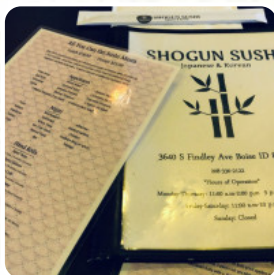

## Shogun Sushi Menu

<https://menulist.menu>

3640 S Findley Ave, Boise, United States  
+12083362122 - <https://www.shogunsushi.org/>

The Menu of Shogun Sushi from Boise contains about 19 different dishes and drinks. On average, you pay for a dish / drink about \$12.6.

# Shogun Sushi Menu