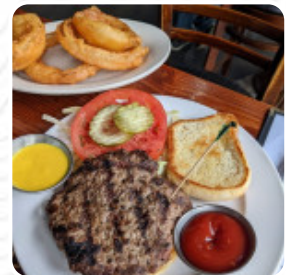

Mcvee's Pub Grub Menu

<https://menulist.menu>

1129 E Long Lake Rd, Troy, United States Of America
(+1)2488172980 - <https://www.mcveespubandgrub.com/>

Here you can find the [menu](#) of **Mcvee's Pub Grub** in Troy. At the moment, there are **19** menus and drinks on the food list. You can inquire about *changing offers* via phone.

Mcvee's Pub Grub Menu

Salads

CHICKEN SALAD

Burger

PATTY MELT

Salad

CAESAR

Starters & Salads