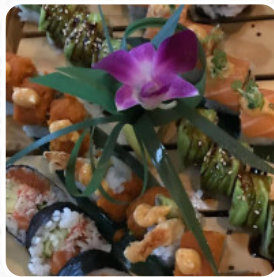

Here you can find the [menu](#) of *Wasabi Sushi Lounge* in Brookfield. At the moment, there are **17** dishes and drinks on the menu. You can inquire about **changing offers** via phone.