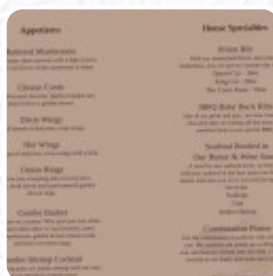

A complete [menu](#) of Pine Tree Supper Club from New London covering all **19** meals and drinks can be found here on the food list. For **seasonal or weekly deals**, please get in touch via phone or use the contact details provided on the website.