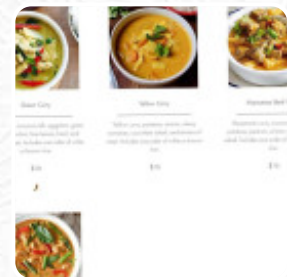

## ***Siam Thai Cuisine Eastlake Menu***

<https://menulist.menu>  
1629 Eastlake Ave. E., Seattle, United States  
+12063226174 - <https://instagram.com/siameastlake>

Here you can find the [menu](#) of *Siam Thai Cuisine Eastlake* in Seattle. At the moment, there are **19** meals and drinks on the menu. You can inquire about **seasonal or weekly deals** via phone.