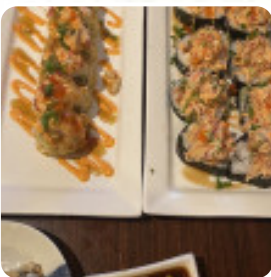

A complete [menu](#) of Masumi Japanese from Ripon covering all **18** dishes and drinks can be found here on the food list. For **changing offers**, please get in touch via phone or use the contact details provided on the website.