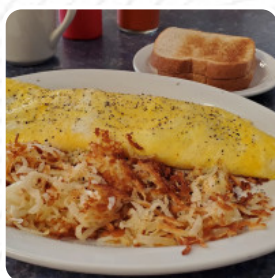

Here you can find the [menu](#) of Chatter Box Cafe in Bradley. At the moment, there are **16** courses and drinks on the menu. You can inquire about **changing offers** via phone.