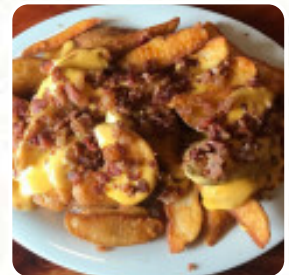

A complete [menu](#) of Roosters Sawmill from Columbus covering all 19 dishes and drinks can be found here on the menu. For **seasonal or weekly deals**, please get in touch via phone or use the contact details provided on the website.