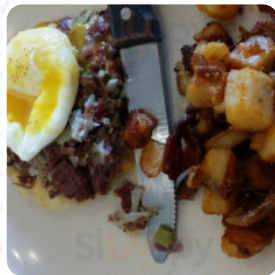

Early Harvest Diner Menu

<https://menulist.menu>

25 Broadway St, Wakefield, MA, 01880, United States

+17812461975 - <https://www.menupix.com/massachusetts/nc/210219/6/Wakefield-Breakfast-Places>

On this website, you can find the **complete menu** of **Early Harvest Diner** from Wakefield. Currently, there are **19** courses and drinks up for grabs. For **changing offers**, please contact the owner of the restaurant directly. You can also contact them through their website.

Early Harvest Diner Menu

Soups

CHICKEN SOUP

Toast

FRENCH TOAST

Chicken Dishes

LEMON CHICKEN

American Food

FRENCH

Ingredients Used

CORNED BEEF

FRUIT

BANANA

Dessert

COOKIE

CREPES