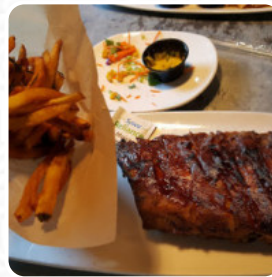

Here you can find the [menu](#) of **Art City Trolley In Spr** in gville. At the moment, there are **15** meals and drinks on the card. You can inquire about *changing offers* via phone.